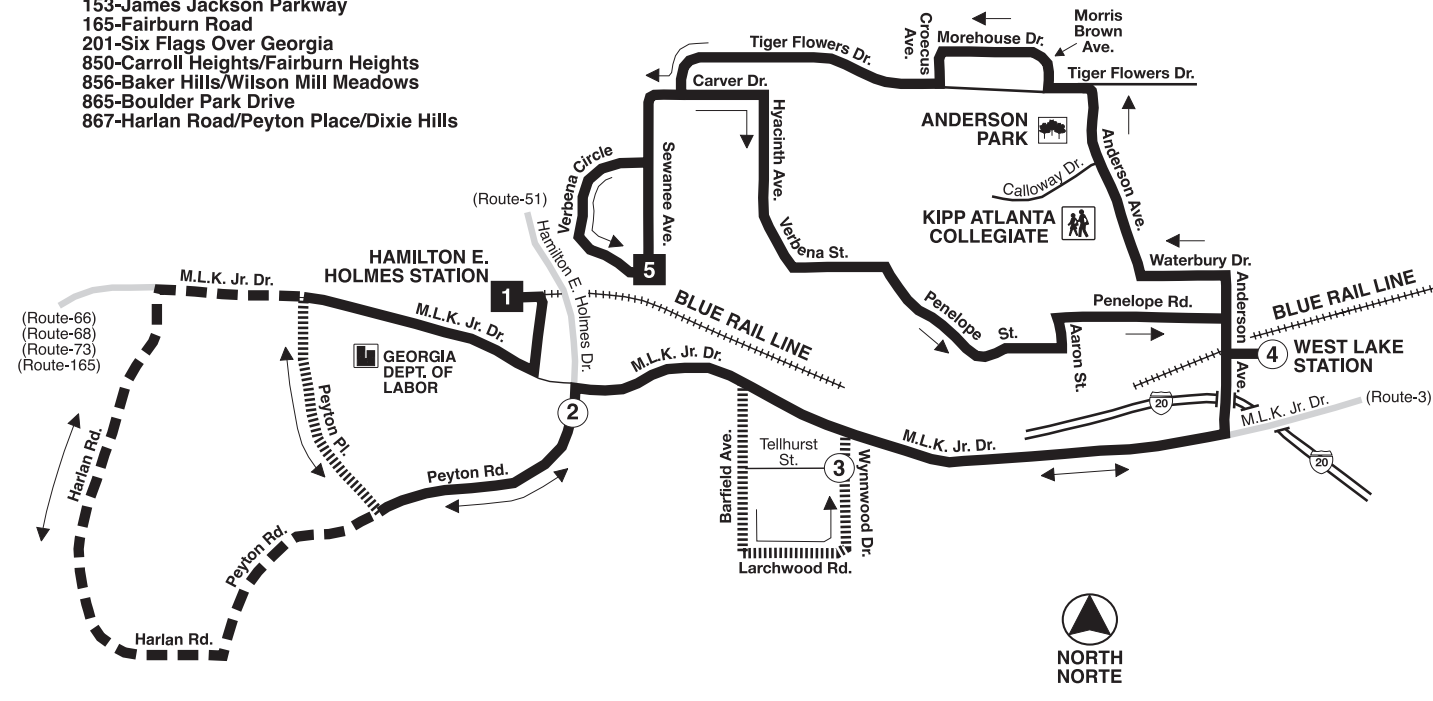

**Routes Intersecting at  
Hamilton E. Holmes Station:  
Rutas Intersectando en la  
Estación Hamilton E. Holmes:**

- 3-Martin Luther King Jr. Drive/Auburn Avenue
- 51-Joseph E. Boone Boulevard
- 60-Hightower Road
- 65-Lynhurst Drive/Princeton Lakes
- 68-Benjamin E. Mays Drive
- 73-Fulton Industrial
- 153-James Jackson Parkway
- 165-Fairburn Road
- 201-Six Flags Over Georgia
- 850-Carroll Heights/Fairburn Heights
- 856-Baker Hills/Wilson Mill Meadows
- 865-Boulder Park Drive
- 867-Harlan Road/Peyton Place/Dixie Hills

**Routes intersecting at  
West Lake Station:  
Rutas Intersectando en la  
Estación West Lake:**

- 58-West Lake Avenue/Hollywood Road
- 813-Atlanta Student Movement
- 853-Collier Heights
- 867-Harlan Road/Peyton Place/Dixie Hills